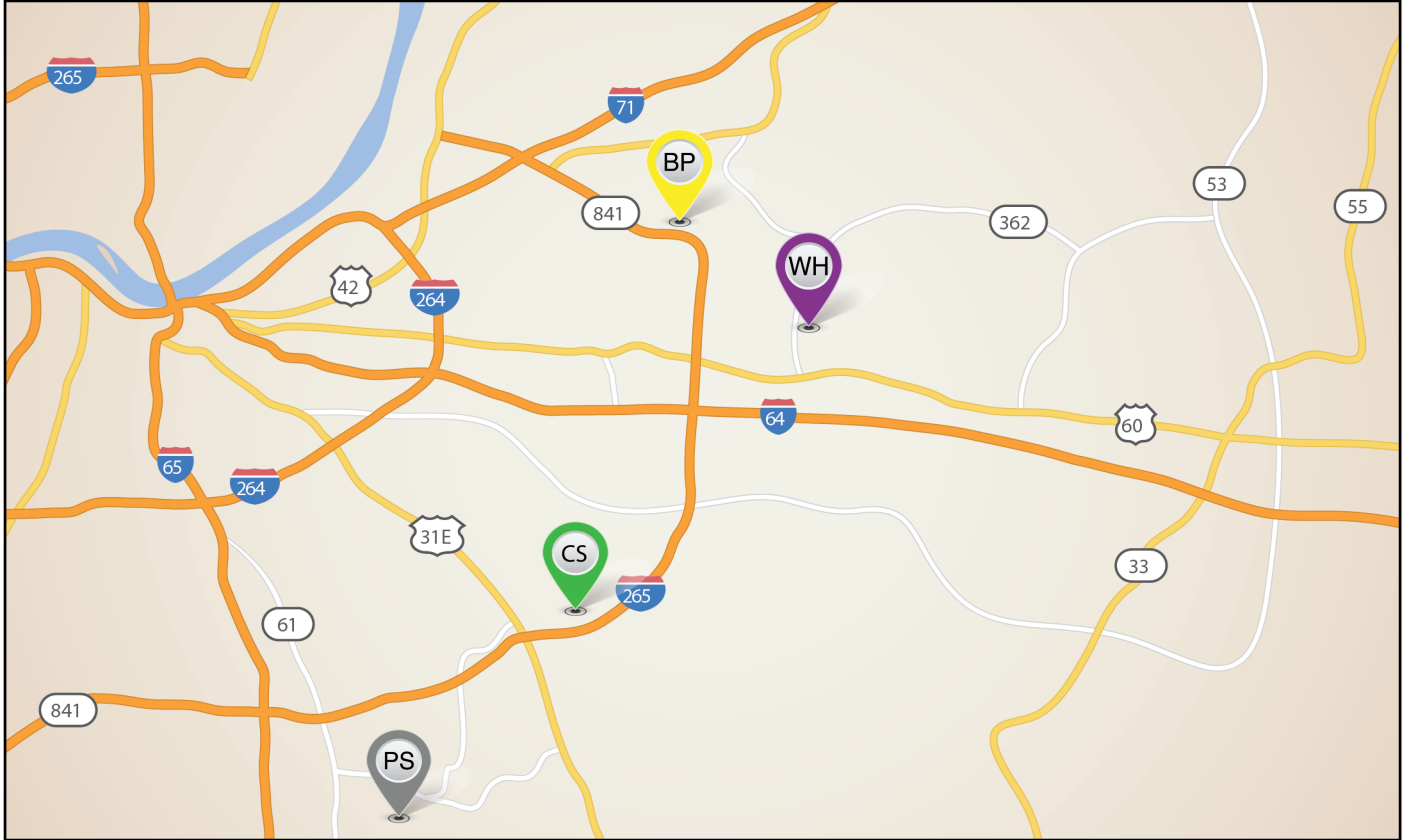

Louisville

TREND COLLECTION AT PARKSIDE
Open Saturday & Sunday 1-5pm
12042 Parkside Vista Lane
Model to view: Haywood Park

BELLINGHAM PARK
Open Saturday & Sunday 1-5pm
3613 Halden Ridge Circle
Model to view: Marshall
3611 Halden Ridge Circle
Model to view: Canterbury

TREND COLLECTION AT CASWELL SPRINGS
Models Under Construction
Contact an agent for more information.

WYNDOVER HILLS
Open Saturday & Sunday 1-5pm
101 Rockcrest Way
Model to view: Torrington II

To view model homes by appointment,
please contact 502.238.1890.