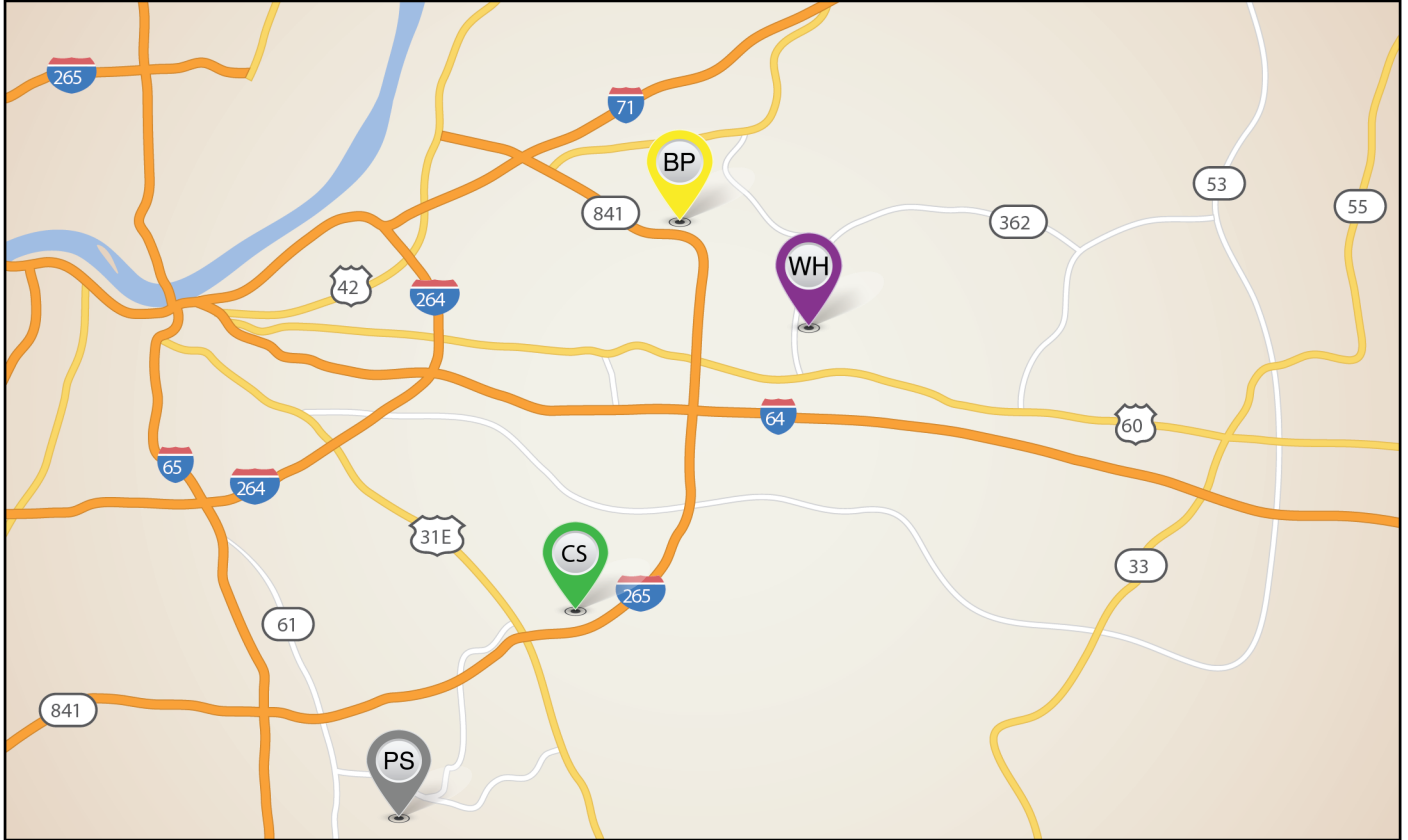

Louisville

TREND COLLECTION AT PARKSIDE
12042 Parkside Vista Lane
Model to view: Haywood Park

BELLINGHAM PARK
3613 Halden Ridge Circle
Model to view: Marshall
3611 Halden Ridge Circle
Model to view: Canterbury

TREND COLLECTION AT CASWELL SPRINGS
11404 Caswell Springs Way
Model to view: Sycamore Bend

WYNDOVER HILLS
Contact an agent for more information.

Model homes are currently open by appointment only.
Please contact a Ball Homes Specialist to schedule—502.238.1890