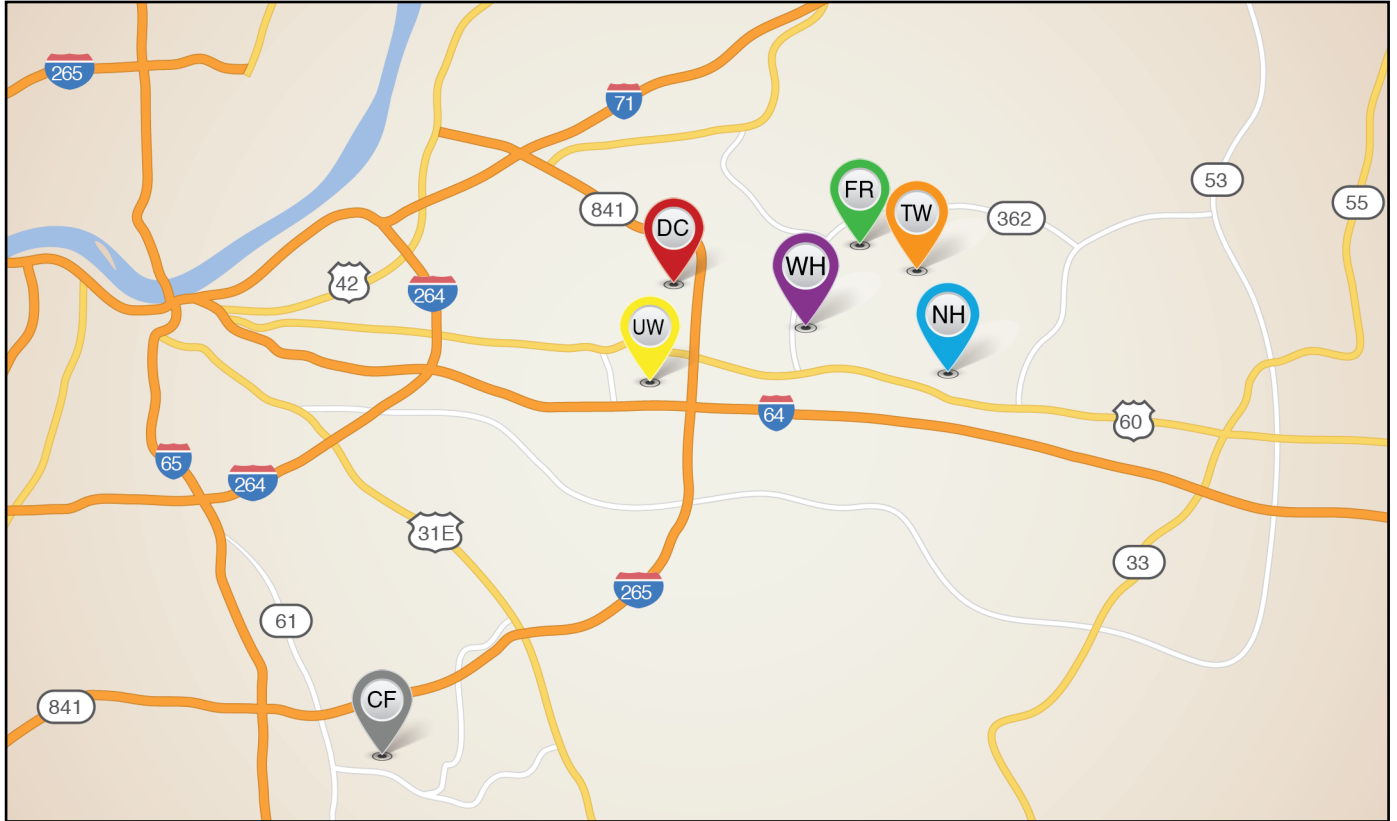

Louisville

COOPER FARMS
Please other locations.

URTON WOODS
816 Urton Woods Way
Model to view: Hartford II

FLAT ROCK RIDGE
18103 Ellerslie Drive
Models to view: Albany & Baldwin Exp

NOTTING HILL
Sales Center at 114 Charmwood Court

THORNWOOD
18698 Mila Marie Drive
Model to View: Rosewood

WYNDOVER HILLS
101 Rockcrest Way
Model to view: Torrington II

DESIGN CENTER
13301 Magisterial Drive
Agent Open House
Open by Appointment Only

Our model homes are currently open by appointment only.
Please contact a Ball Homes Specialist to schedule.
502.238.1890