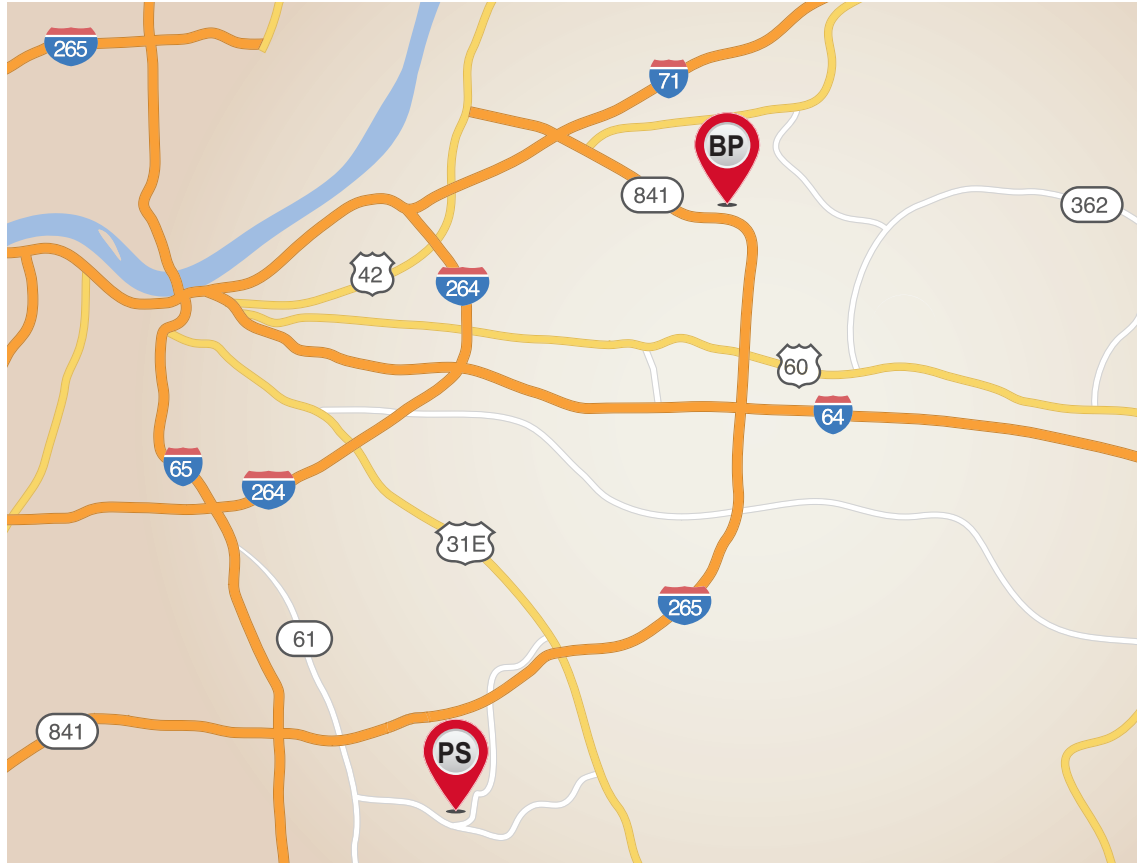

LOUISVILLE

OPEN HOUSE MAP

To view model homes by appointment, please contact a Ball Homes Specialist to schedule—502.238.1890

BELLINGHAM PARK

Open Saturday & Sunday 1-5pm

3613 Halden Ridge Circle

Model to View: Marshall B

TREND COLLECTION AT PARKSIDE

Open Saturday & Sunday 1-5pm

11902 Parkside Vista Lane

Model to View: Newbury Cross A